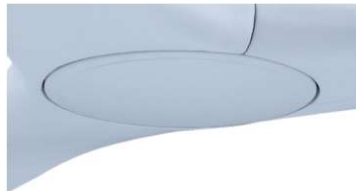

3 Blade, 72" Sweep, Optional 3CCT LED Light Kit and Cap

Description

Eye-catching curves in hand-carved wood blades combine with robust finishes and a low-profile body to create the outstanding look of Westerly.

235400-LT01A Matte White

235400-LT02A Matte Black

235400-LT11A Satin Brass

235400-LT32A Brushed Nickel

Wood Cap

- Colors to match blade finishes
- Sold Separately

235400-DC01A Matte White

235400-DC02A Matte Black